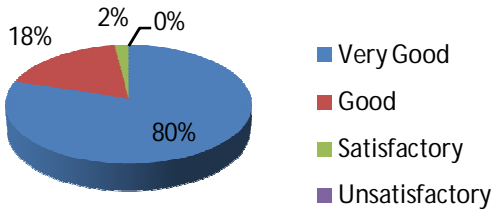

Feedback received from B.A. students

Very Good	82%
Good	12%
Satisfactory	6%
Unsatisfactory	0%

Feedback received from B.Sc. students

Very Good	85%
Good	12%
Satisfactory	3%
Unsatisfactory	0%

Feedback received from B.Com. students

Very Good	88%
Good	10%
Satisfactory	2%
Unsatisfactory	0%

Feedback received from B.B.A. students

Very Good	84%
Good	14%
Satisfactory	2%
Unsatisfactory	0%

Feedback received from B.C.A. students

Very Good	80%
Good	18%
Satisfactory	2%
Unsatisfactory	0%