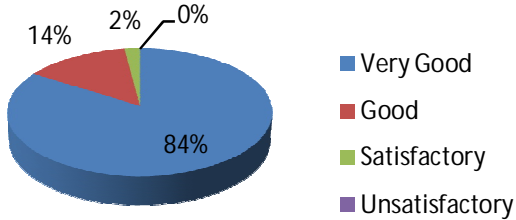

Feedback received from B.A. students

Very Good	82%
Good	12%
Satisfactory	6%
Unsatisfactory	0%

Feedback received from B.Sc. students

Very Good	85%
Good	12%
Satisfactory	3%
Unsatisfactory	0%

Feedback received from B.Com. students

Very Good	88%
Good	10%
Satisfactory	2%
Unsatisfactory	0%

Feedback received from B.B.A. students

Very Good	84%
Good	14%
Satisfactory	2%
Unsatisfactory	0%

Feedback received from B.C.A. students

Very Good	80%
Good	18%
Satisfactory	2%
Unsatisfactory	0%